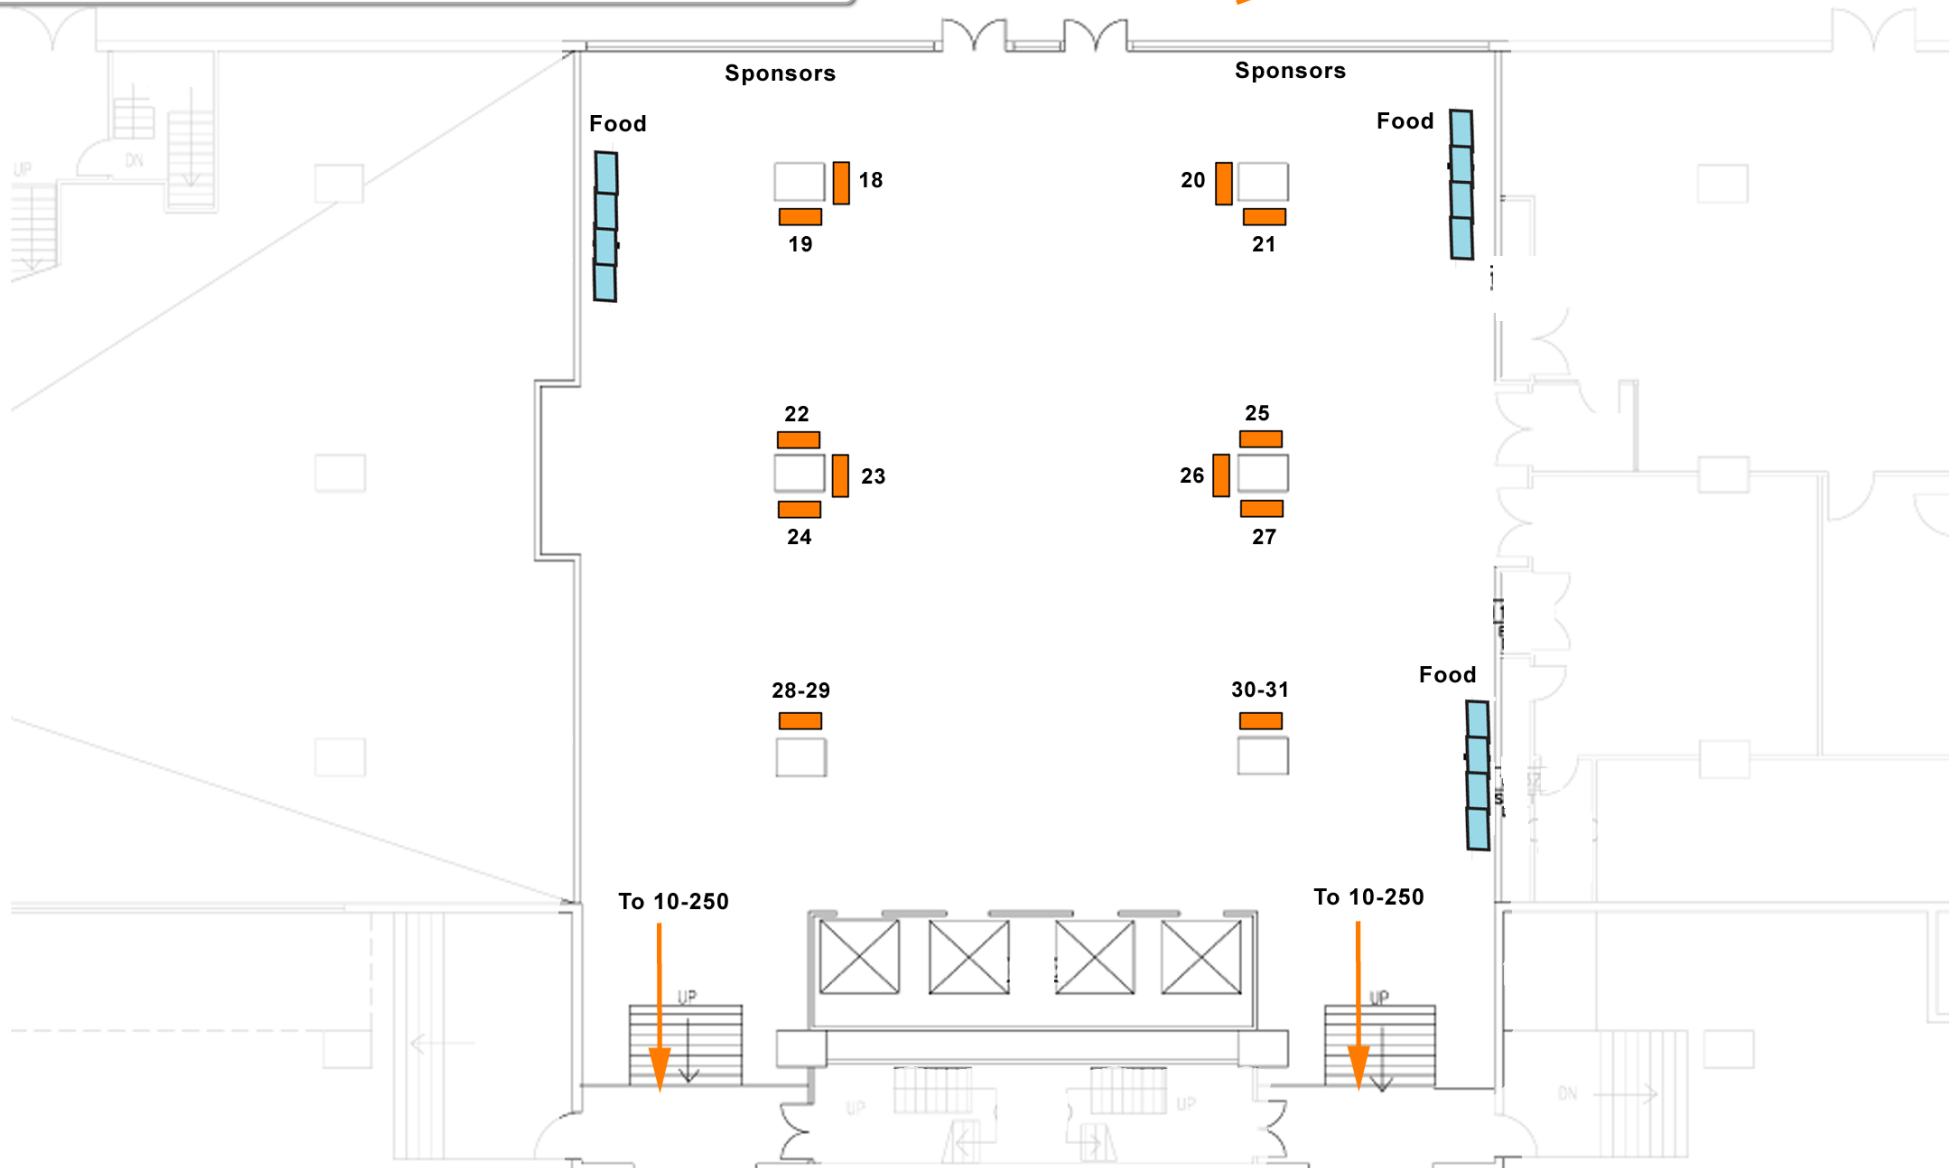

iGEM 2012 World Championship Jamboree

Lobby 13 Hub
(MIT Building 13)
Posters #18-31A & B

← To Kresge Auditorium
Massachusetts Avenue

iGEM Alley

↗ To 34-101
32-123
Stata Center

Vassar Street

Main Street

Stata Center
Dreyfoos Side

Stata Center
Gates Side

To 34-101

To Lobby 13
10-250

Food
Food

Food

SW9
SW5-SW8
SW1-SW4

16-17

Room 32-144